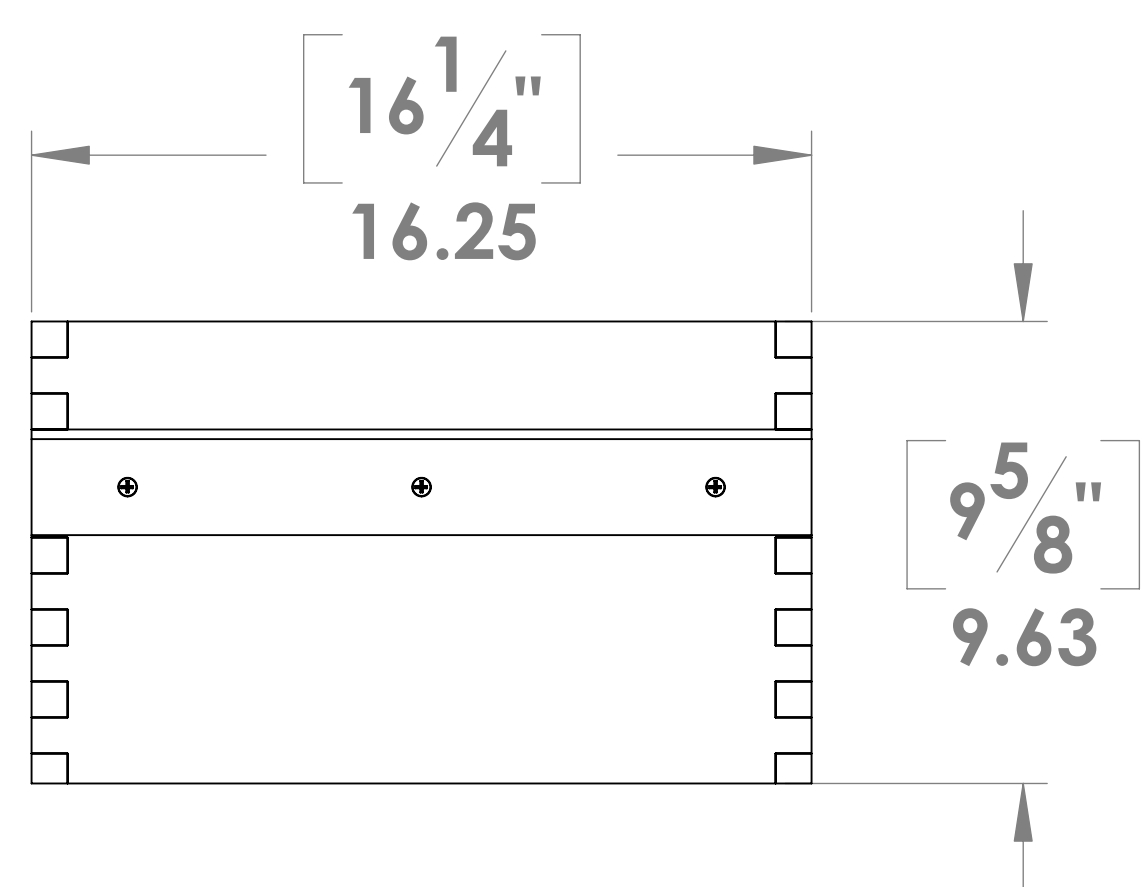

ITEM NO.	PART NUMBER	DESCRIPTION	HIVE BODY AND FRAMES DEEP SUPER/QTY.
1	FRAME SPACER STOLLER		2
2	FRAME DEEP		9
3	HIVE BODY DEEP		1
4	BRAD NAIL		8

DRAWN BY: JOHN GANTZ	DATE 1/29/2010	<b>GANTZ CUSTOM DESIGN</b>
<small>PROPRIETARY AND CONFIDENTIAL THE INFORMATION CONTAINED IN THIS DRAWING IS THE SOLE PROPERTY OF GANTZ CUSTOM DESIGN. ANY REPRODUCTION IN PART OR AS A WHOLE WITHOUT THE WRITTEN PERMISSION OF GANTZ CUSTOM DESIGN IS PROHIBITED.</small>		
TITLE: <b>SUPER DEEP BROOD CHAMBER</b>		REV
DWG. NO. <b>HIVE BODY AND FRAMES</b>		SCALE: NONE
SHEET 1 OF 1		

ZONE	REV.	DESCRIPTION	DATE	APPROVED
REVISIONS				
3				
2				
1				