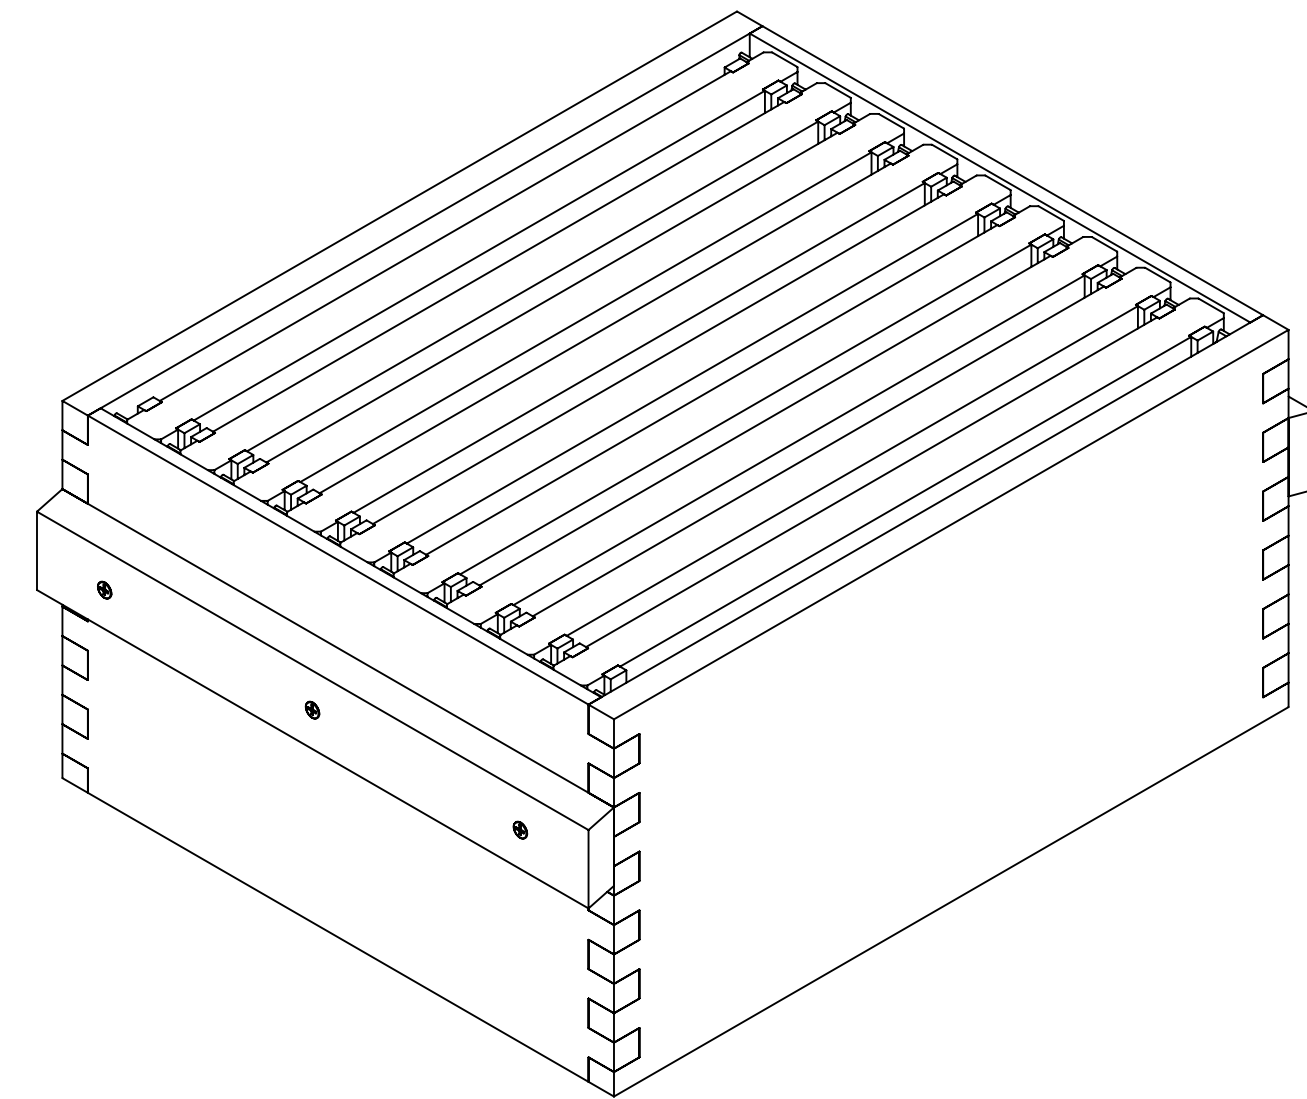

ITEM NO.	PART NUMBER	DESCRIPTION	HIVE BODY AND FRAMES DEEP SUPER/QTY.
1	FRAME SPACER STOLLER		2
2	FRAME DEEP		9
3	HIVE BODY DEEP		1
4	BRAD NAIL		8

DRAWN BY: JOHN GANTZ	DATE 1/29/2010	<b>GANTZ CUSTOM DESIGN</b>
<small>PROPRIETARY AND CONFIDENTIAL THE INFORMATION CONTAINED IN THIS DRAWING IS THE SOLE PROPERTY OF GANTZ CUSTOM DESIGN. ANY REPRODUCTION IN PART OR AS A WHOLE WITHOUT THE WRITTEN PERMISSION OF GANTZ CUSTOM DESIGN IS PROHIBITED.</small>		
TITLE: <b>SUPER DEEP BROOD CHAMBER</b>		REV
DWG. NO. <b>HIVE BODY AND FRAMES</b>		SCALE: NONE
SHEET 1 OF 1		