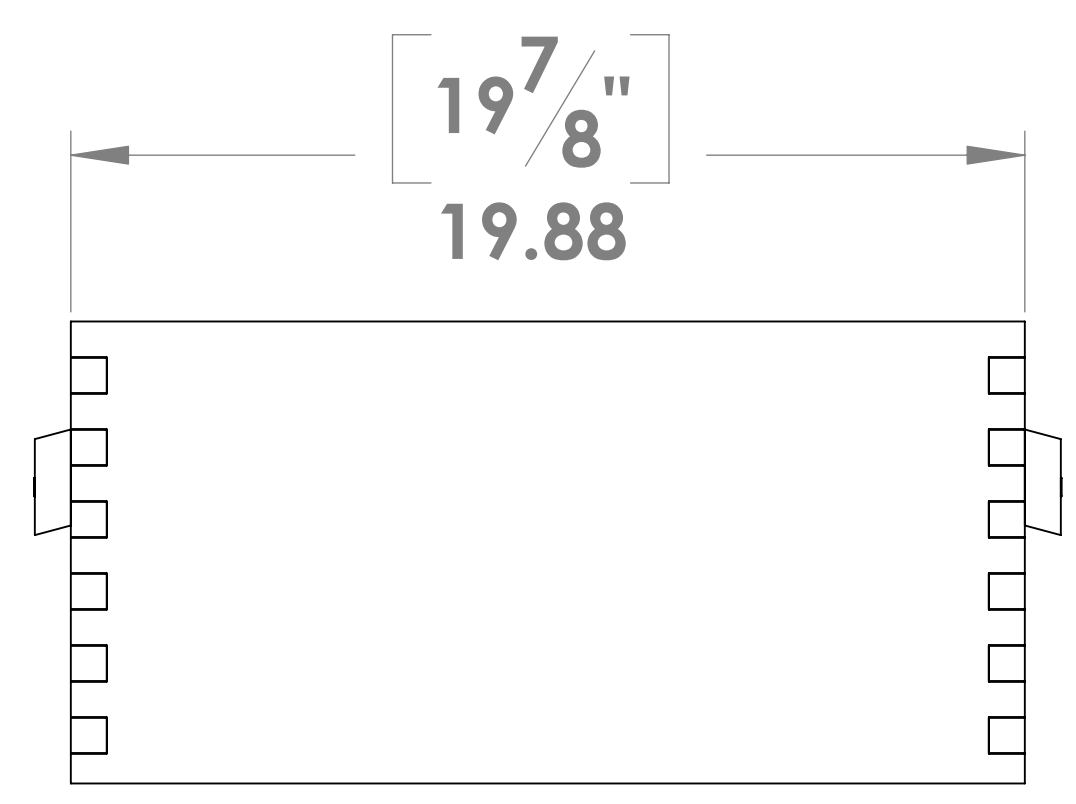

ITEM NO.	PART NUMBER	DESCRIPTION	HIVE BODY AND FRAMES DEEP SUPER/QTY.
1	FRAME SPACER STOLLER		2
2	FRAME DEEP		9
3	HIVE BODY DEEP		1
4	BRAD NAIL		8

DRAWN BY: JOHN GANTZ	DATE 1/29/2010	<b>GANTZ CUSTOM DESIGN</b>
<small>PROPRIETARY AND CONFIDENTIAL THE INFORMATION CONTAINED IN THIS DRAWING IS THE SOLE PROPERTY OF GANTZ CUSTOM DESIGN. ANY REPRODUCTION IN PART OR AS A WHOLE WITHOUT THE WRITTEN PERMISSION OF GANTZ CUSTOM DESIGN IS PROHIBITED.</small>		
TITLE: <b>SUPER DEEP BROOD CHAMBER</b>		REV
DWG. NO. <b>HIVE BODY AND FRAMES</b>		SCALE: NONE
SHEET 1 OF 1		

ZONE	REV.	DESCRIPTION	DATE	APPROVED
REVISIONS				
3				
2				
1				