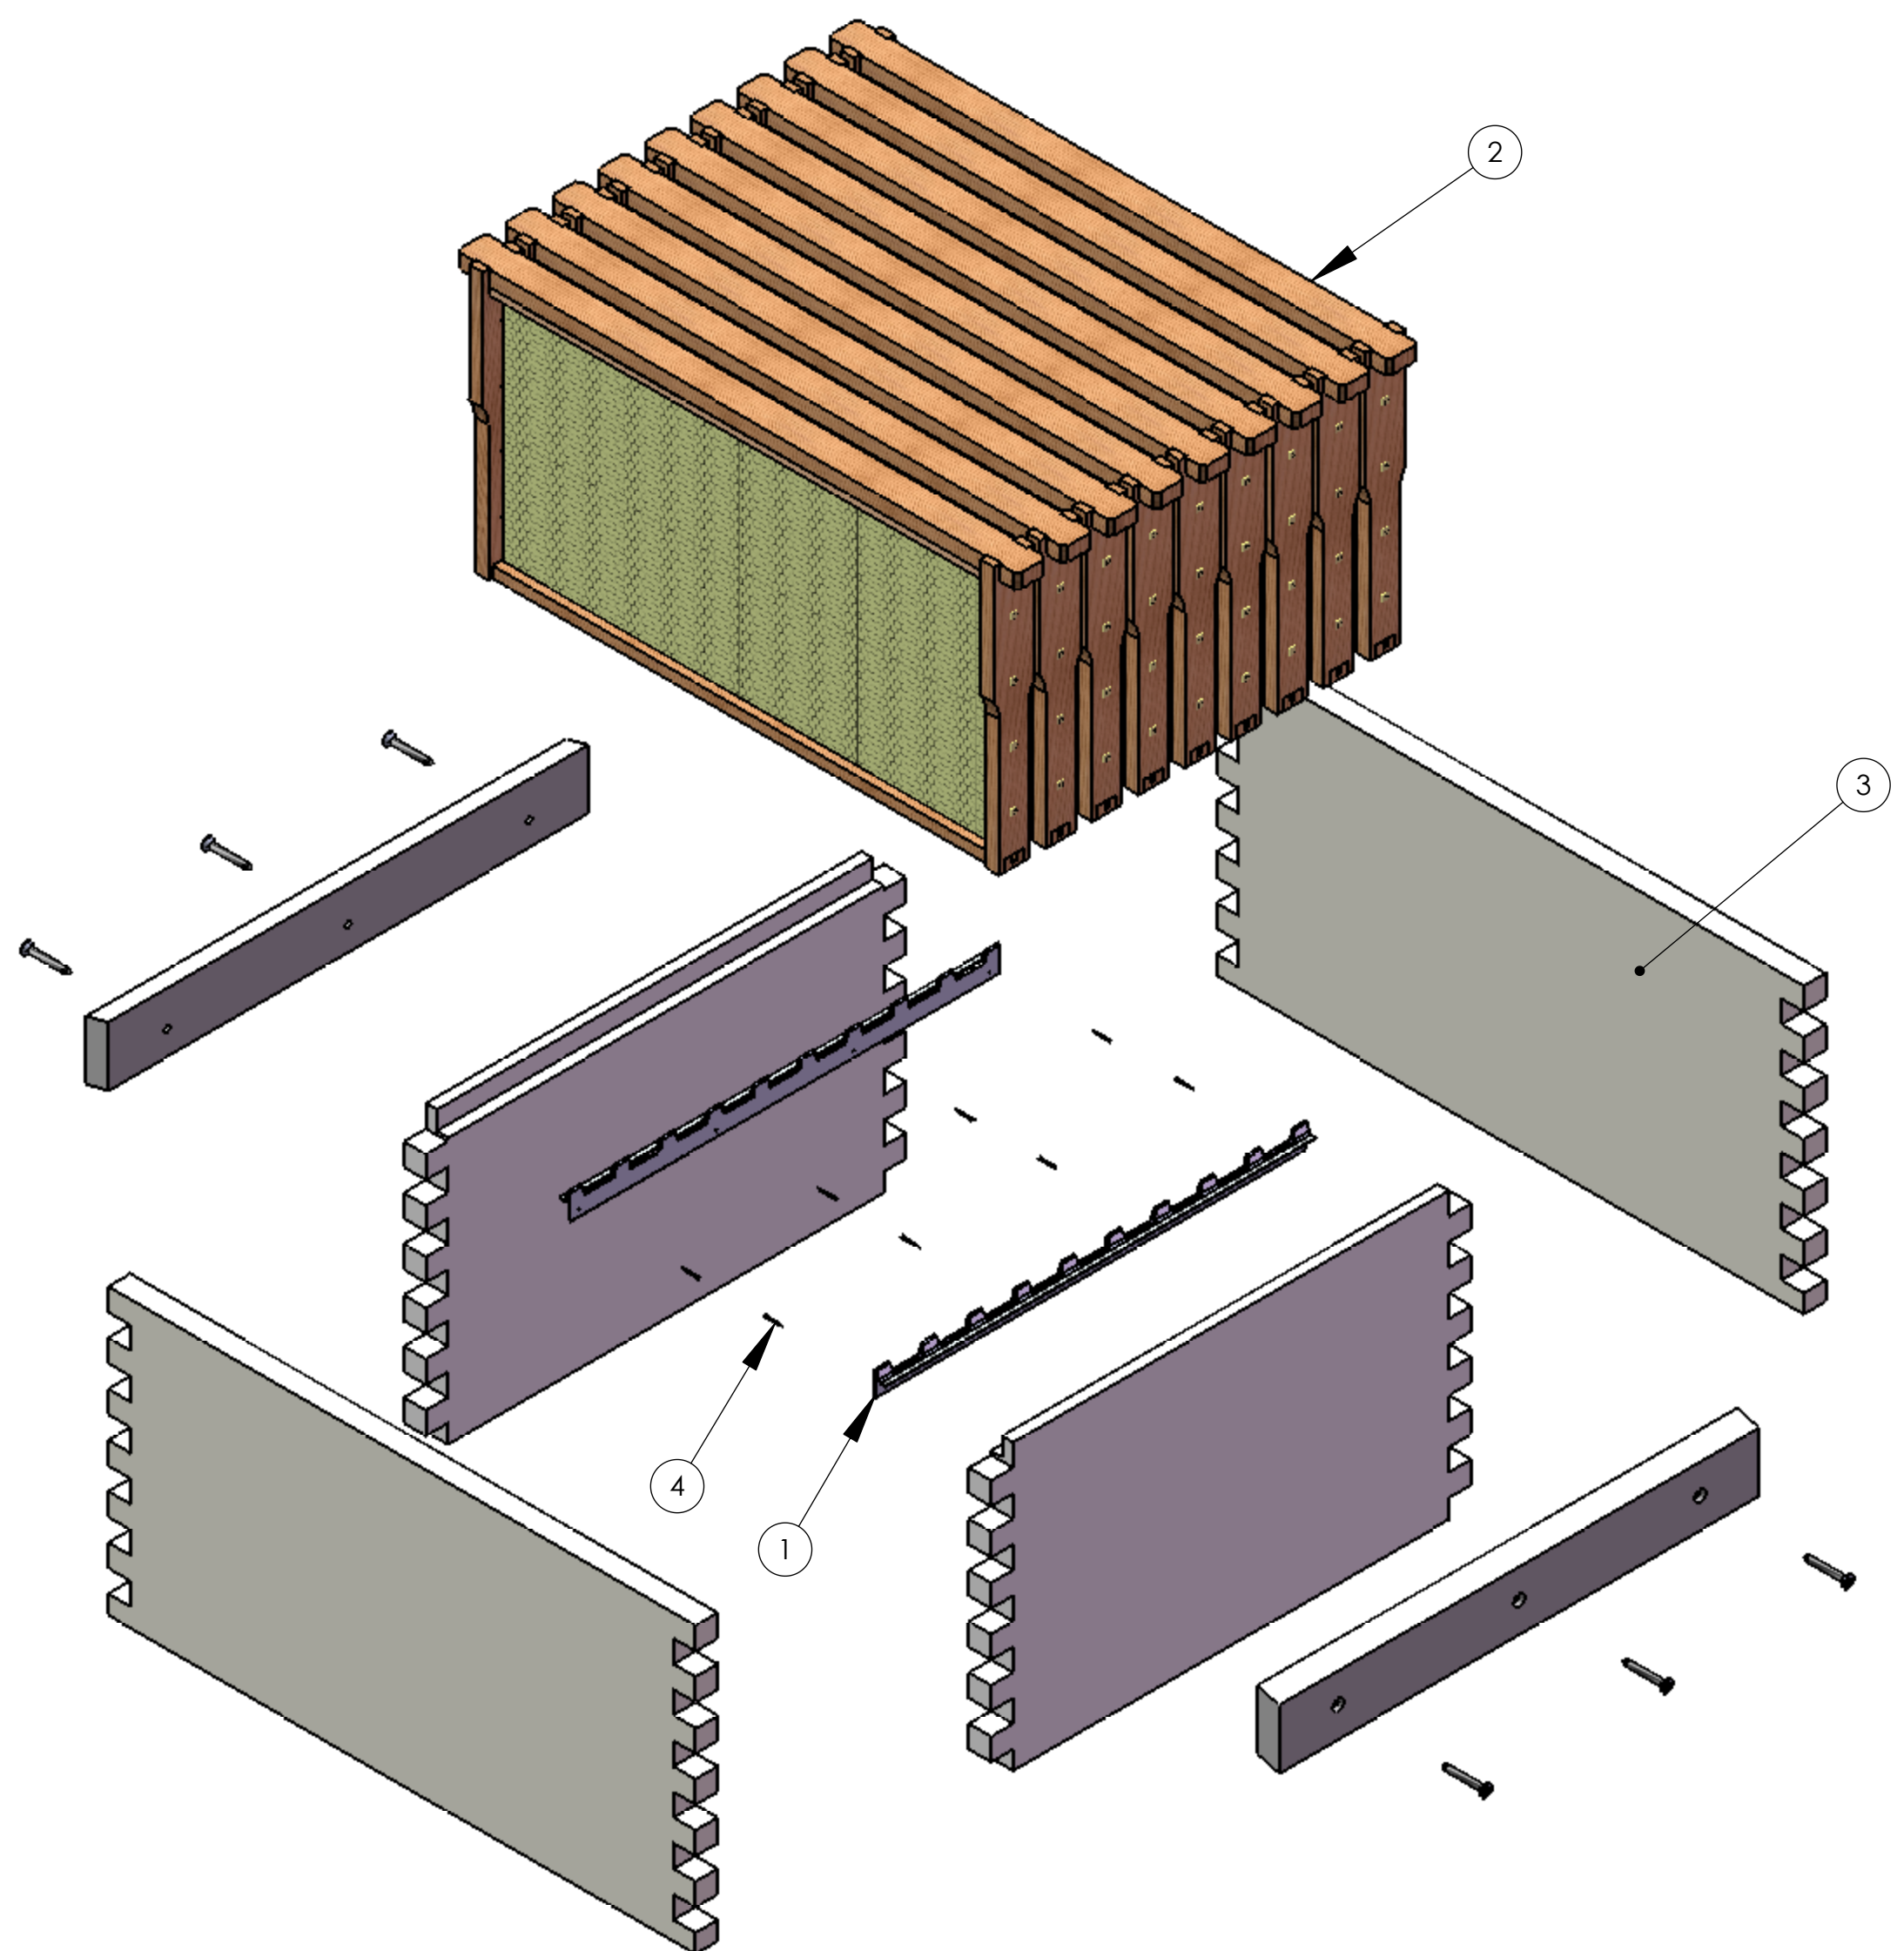

ITEM NO.	PART NUMBER	DESCRIPTION	HIVE BODY AND FRAMES DEEP SUPER/QTY.
1	FRAME SPACER STOLLER		2
2	FRAME DEEP		9
3	HIVE BODY DEEP		1
4	BRAD NAIL		8

DRAWN BY: JOHN GANTZ	DATE 1/29/2010	<b>GANTZ CUSTOM DESIGN</b>
<small>PROPRIETARY AND CONFIDENTIAL THE INFORMATION CONTAINED IN THIS DRAWING IS THE SOLE PROPERTY OF GANTZ CUSTOM DESIGN. ANY REPRODUCTION IN PART OR AS A WHOLE WITHOUT THE WRITTEN PERMISSION OF GANTZ CUSTOM DESIGN IS PROHIBITED.</small>		
TITLE: <b>SUPER DEEP BROOD CHAMBER</b>		REV
DWG. NO. <b>HIVE BODY AND FRAMES</b>		SCALE: NONE
SHEET 1 OF 1		